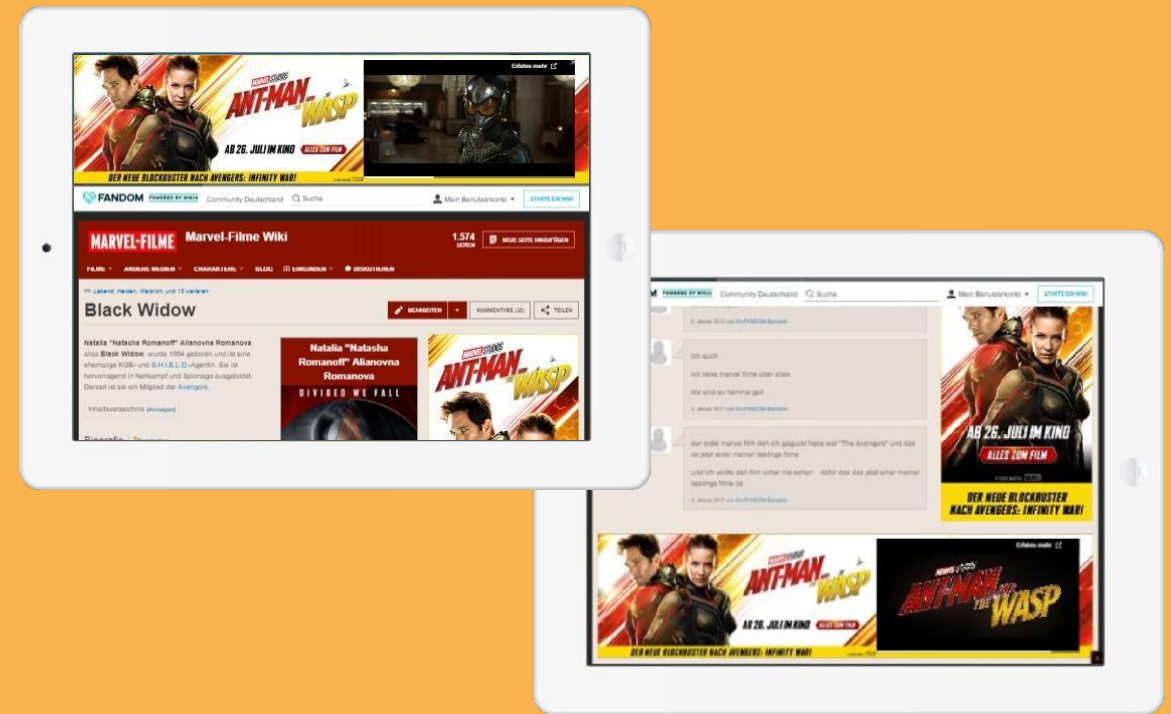

Cross-Platform VIDEO FAN TAKEOVER (Autoplay)

Impact Unit (Desktop & Tablet):

Dimensionen: 1600x400

Resolve Unit (Desktop & Tablet):

Dimensionen: 1600x160

Video Dimensionen: 1920x1080

Impact Unit (Mobile):

Dimensionen: 640x360

Resolve Unit (Mobile):

Dimensionen : 640x213

Video Dimensionen: 1920x1080

Cross-Platform VIDEO FAN TAKEOVER (Click-to- Play)

Impact Unit (Desktop & Tablet):

Dimensionen: 1600x400

Resolve Unit (Desktop & Tablet):

Dimensionen: 1600x160

Video Dimensionen: 1920x1080

Impact Unit (Mobile):

Dimensionen: 640x360

Resolve Unit (Mobile):

Dimensionen : 640x213

Video Dimensionen: 1920x1080

VIEWABLE VIDEO FAN TAKEOVER (Impact Ads & Companion Units)

- Impact Ad: 1600x400 - Desktop/Tablet (physically as open, layered PSD file)
- Impact Ad: 1600x160 - Desktop/Tablet (physically as open, layered PSD file)
- Impact Ad: 640x360 - Mobile (physically as open, layered PSD file)
- Impact Ad: 640x213 - Mobile (physically as open, layered PSD file)
- Impact Ad: Video (Dimension: 16:9 (1920x1080), max. Duration: 30 sec., max File Size: 512M) (physical)
- Companion Unit: 300x600 - Desktop/Tablet (physically as open, layered PSD file)
- Companion Unit: 300x250 - Mobile (physically as open, layered PSD file)
- 1 × 1 Impression und Click Tracker