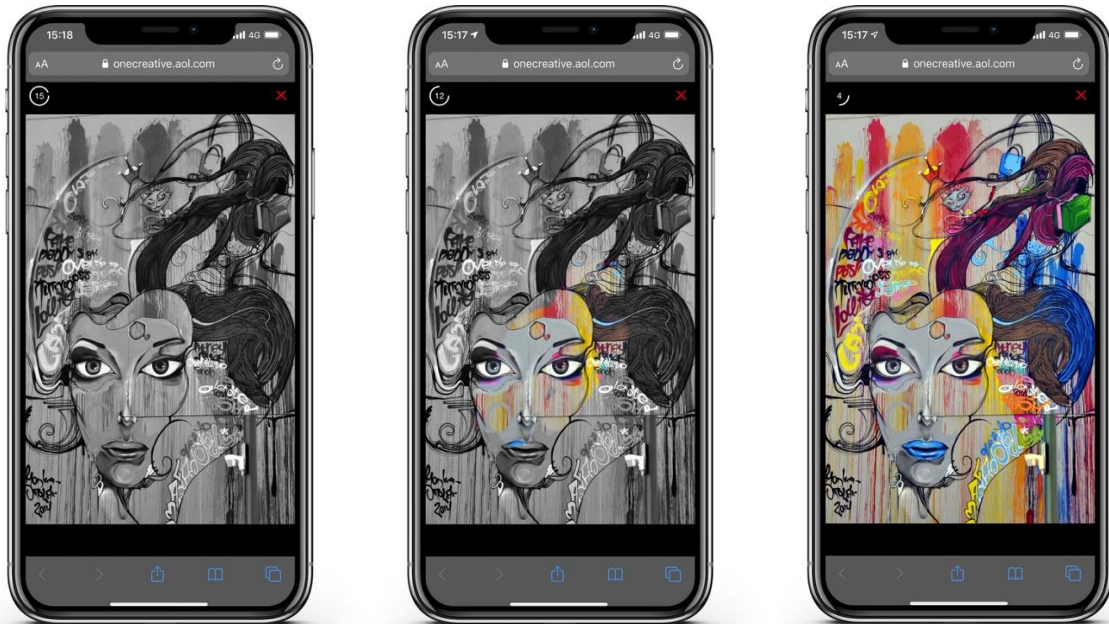

SCRATCH | Mobile

The Scratch | Mobile is a full screen ad that's displayed over the webpage content and it allows the user to scratch the predefined area and reveal the ad message.

SCAN ME ON A MOBILE DEVICE:

It is displayed for 15 seconds and a timer in the upper left corner counts down to zero. After 15 seconds the ad automatically closes.

The user can also opt to close the ad manually by clicking the close button in the upper right corner.

[Previewlink](#)

SPECIFICATIONS

Asset	Weight	File type	Dimensions	Required
clickURL				yes
Impression tracker				no